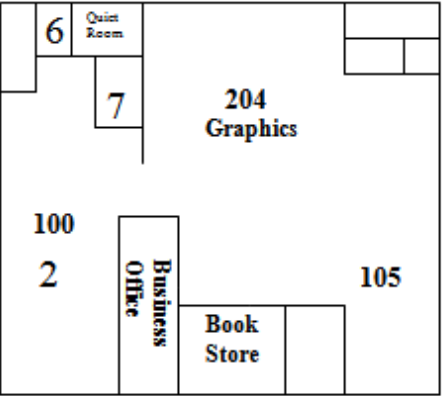

Eveleth Campus Map

07/25/09

Entrance

Entrance

Entrance

Entrance

- 1. Main Office
Staff Offices M101-M108
Conference room
- 2. Learning Center
- 3. Office of the Chancellor
- 4. Student Senate Office
- 5. efolio
- 6. Vets Office
- 7. IT office