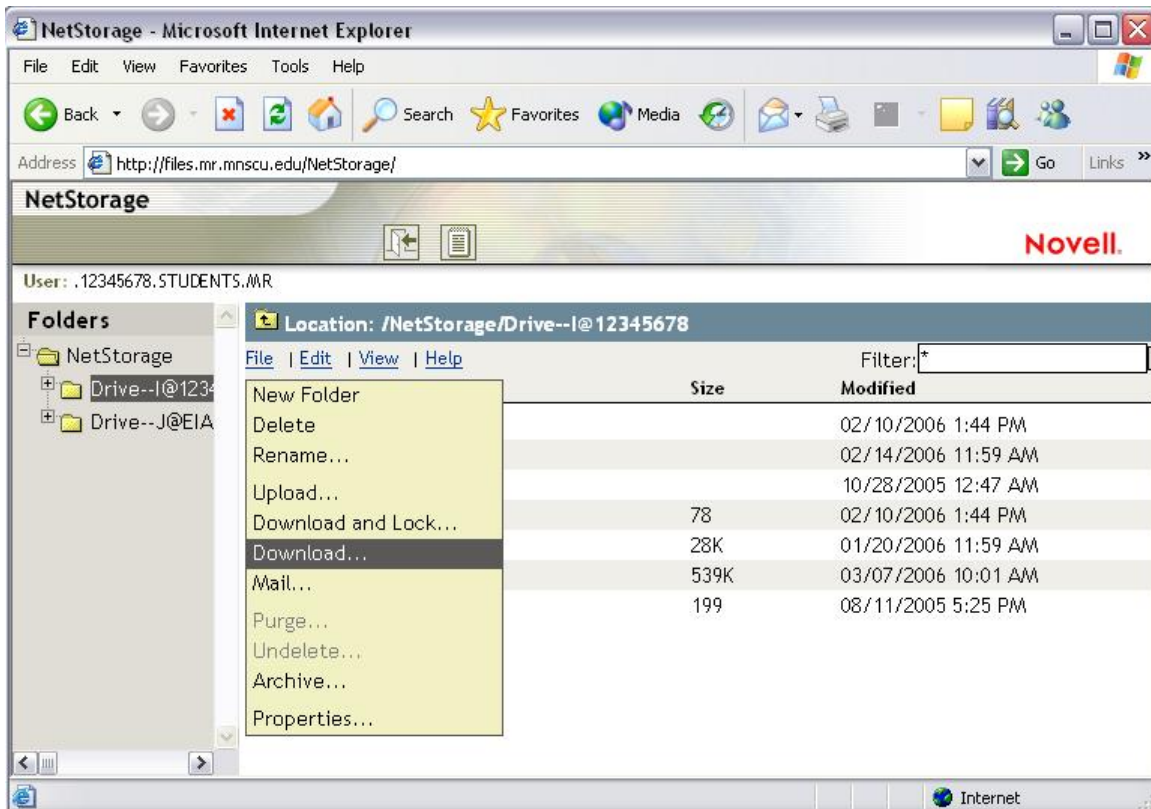

When you access this website, you are accessing your files that are stored on the servers on campus. Check the file you would like to access and click File | Download. When you want to put the file back on your student drive, click File | Upload and attach the file

Username: Norse ID

Use the password you use to log into a computer on campus

<http://files.mnscu.edu/NetStorage/>